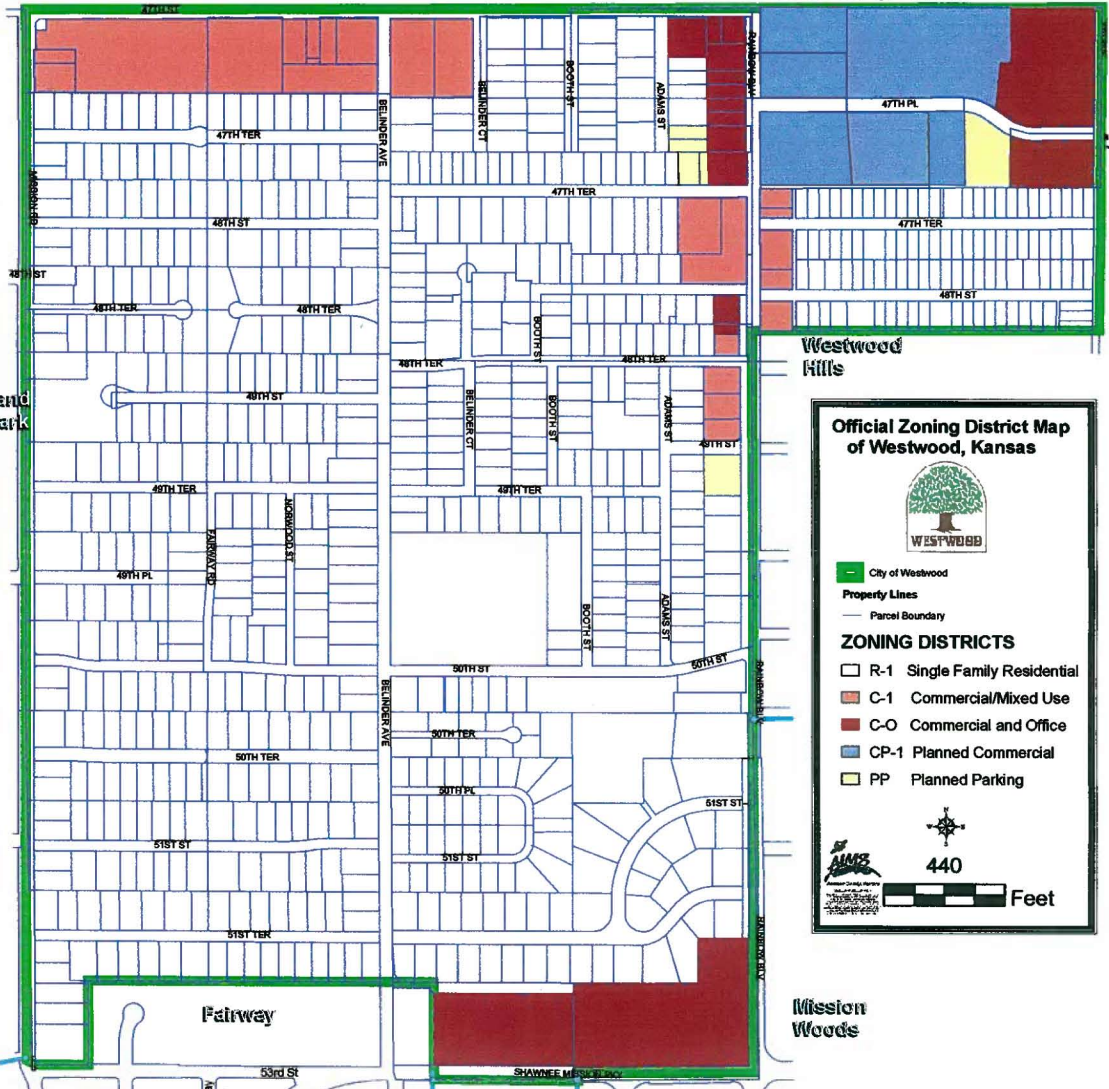

Kansas City, Kansas

Kansas City, Missouri

Roeland Park

Westwood Hills

**Official Zoning District Map of Westwood, Kansas**

City of Westwood

Property Lines  
Parcel Boundary

**ZONING DISTRICTS**

- R-1 Single Family Residential
- C-1 Commercial/Mixed Use
- C-O Commercial and Office
- CP-1 Planned Commercial
- PP Planned Parking

440 Feet

Fairway

Mission Woods

Mission Hills